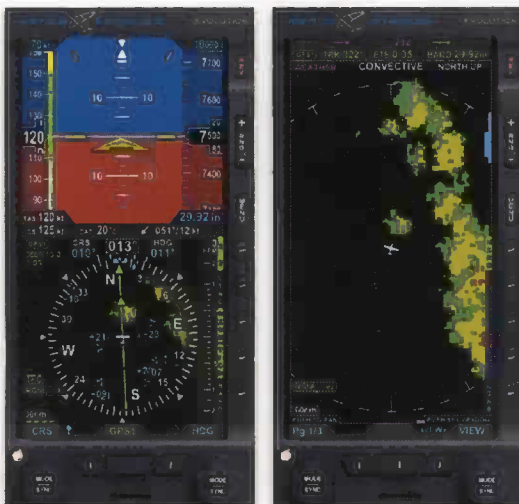

Summer Specials

STRATUS: 1090 ES TRANSPONDER
ADS-B OUT WITH BUILT IN GPS.

FROM: **\$2,585.00**

GARMIN: FLIGHT STREAM 110/210
WIRELESS BLUE TOOTH INTERFACE

FROM: **\$475.00**

TRIG AVIONICS: TT31 MODE "S" TRANSPONDER
ADS-B OUT ONLY

FROM: **\$2,511.00**

FREEFLIGHT: RANGER BLUE
FDL-978-XVR

TRANSCIEVER WAAS/GPS ADS-B
OUT/IN

FROM: **\$3,875.00**

ASPEN: EVOLUTION 1500
A PFD AND MFD DISPLAY

FROM: **\$14,500.00**

LYNX[®]
MULTILINK SURVEILLANCE SYSTEM

ASPEN AVIONICS

L3 LYNX: TRANSPONDER ADS-B OUT
WITH WAAS GPS AND DISPLAY

FROM: **\$4,750.00**

Summer Specials

GARMIN: GTN650
GPS/COMM/NAV TRANCEIVER,
TOUCH SCREEN DATA ENTRY,
2.6" SCREEN
FROM: **\$ 9,850.00**

GARMIN: GTN750 GPS/COMM/NAV
TRANCEIVER,
TOUCH SCREEN DATA ENTRY, 6"
SCREEN
FROM: **\$14,550.00**

GARMIN: GDL88 ADS-B UAT
TRANSCEIVER SYSTEM
ADS-B OUT ONLY
FROM: **\$3,450.00**

GARMIN: AERA660 5" TOUCHSCREEN
DISPLAY ADS-B "IN" TRAFFIC & WEATHER
WORLDWIDE TERRAIN, AMERICAS
NAVIGATION DATA,
US OBSTACLES, AIRPORT DIRECTORY,
US SAFE TAXI,
US IFR/VFR CHARTS, US FLITE CHARTS
FROM: **\$849.00**